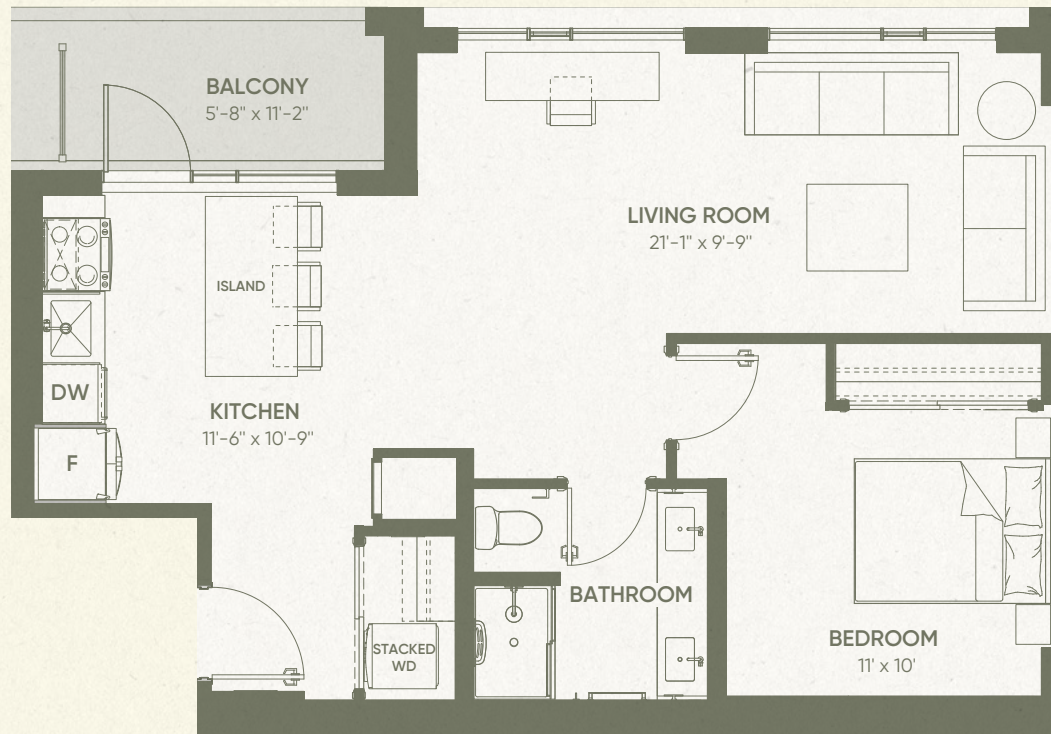

## 1 BED 1 BATH

Indoor living space

**763 SQFT**

Outdoor living space

**63 SQFT**

Available on floors

**5-15**

The Now West

The Now East

The Now West

The Now East

Floor plan depicts layouts for the West Tower. Layout is mirrored for the same suite type in East Tower. Interior and exterior configuration may vary by floor and specifications are subject to change without notice. See a sales representative for further information. E. & O. E.